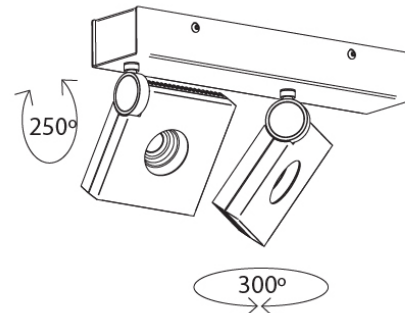

BRIDGE DOUBLE SURFACE

D92112

PROJECT _____

TYPE _____

NOTES _____

QUANTITY _____

DATE _____

GENERAL

Series: Bridge
Subseries: Bridge Double
Brand: Milan
Division: Design
Mounting Type: Surface
Mounting Location: Ceiling
Subcategory: Spots

PHYSICAL

Shape: Rectangle
Length (mm): 280
Length (in): 11
Width (mm): 110
Width (in): 4 3/16
Extension (mm): 156
Extension (in): 6 1/8
Light Distribution: Adjustable / Direct
Weight (kg): 3.62
Weight (lbs): 8
Fixture Finish: WHI
Fixture Material: Aluminum

ELECTRICAL

Input Wattage Range: 20 - 29 W
Number of Lamps: 2
Lamp Type: LED
Total Output Wattage (W): 20
Dimming: Tri-Mode (Non-Dimming and Phase Dimming (120Vac only) and 0-10V Dimming)
Driver Included: Yes
Driver Location: Integrated
Driver Type: Constant Current - Universal
Driver Class: Class 2
Input Voltage (V): 120 - 277
Constant Current (MA): 700

LED

Number of LEDs: 2
Color Temperature (°K): 3000
Max. Delivered Lumen (lm): 2020
CRI: >80 CRI
Lamp Life (hrs): 50000

OPTICAL

Reflector°: 50

RATINGS AND CERTIFICATIONS

Certified By: CSA Certified to UL and CSA Standards
IP rating: IP20