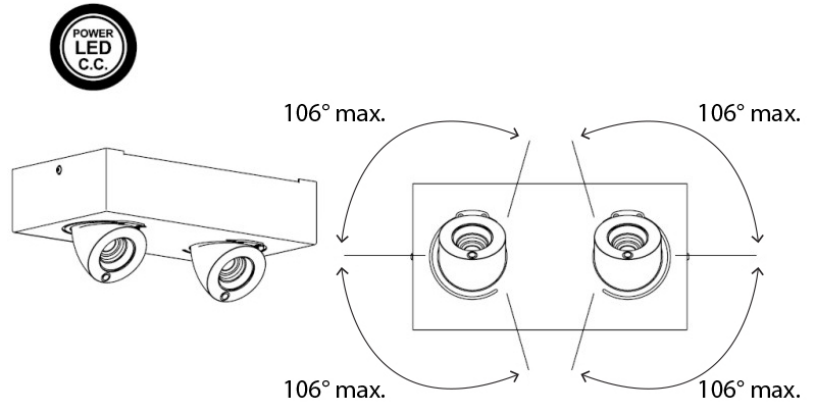

BRIDGE DOUBLE SURFACE

D92119

PROJECT	
TYPE	
NOTES	
QUANTITY	
DATE	

GENERAL

Series: Bridge
Subseries: Bridge Double
Brand: Milan
Division: Design
Mounting Type: Surface
Mounting Location: Ceiling
Subcategory: Spots

PHYSICAL

Shape: Rectangle
Length (mm): 300
Length (in): 11 ¹³/₁₆"
Width (mm): 160
Width (in): 6 ⁵/₁₆"
Height (mm): 127
Height (in): 5
Light Distribution: Adjustable / Direct
Weight (kg): 4.1
Weight (lbs): 9
Fixture Finish: WHI
Fixture Material: Aluminum

ELECTRICAL

Number of Lamps: 2
Lamp Type: LED
Total Output Wattage (W): 20
Max. Wattage Per Lamp (W): 10
Dimming: Non-Dimmable
Driver Included: Yes
Driver Location: Integrated
Driver Type: Constant Current
Driver Class: Class 2
Input Voltage (V): 120 - 277
Constant Current (mA): 700
Upon Request: Dimmable option available with remote driver upon request

LED

Number of LEDs: 2
Color Temperature (°K): 2700
Max. Delivered Lumen (lm): 2020
CRI: >80 CRI

OPTICAL

Reflector°: 50

RATINGS AND CERTIFICATIONS

Certified By: CSA Certified to UL and CSA Standards
IP rating: IP20