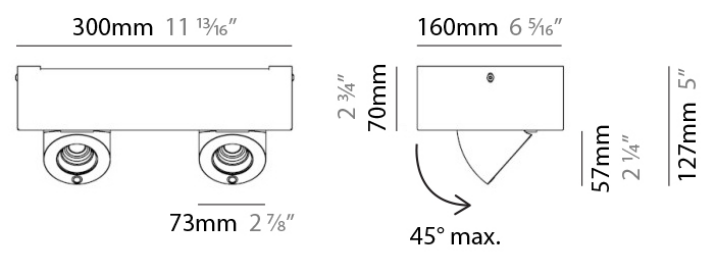

BRIDGE DOUBLE SURFACE

D92119

PROJECT	
TYPE	
NOTES	
QUANTITY	
DATE	

GENERAL

Series: Bridge
Subseries: Bridge Double
Brand: Milan
Division: Design
Mounting Type: Surface
Mounting Location: Ceiling
Subcategory: Spots

PHYSICAL

Shape: Rectangle
Length (mm): 300
Length (in): 11 ¹³/₁₆"
Width (mm): 160
Width (in): 6 ⁵/₁₆"
Height (mm): 127
Height (in): 5
Light Distribution: Adjustable / Direct
Weight (kg): 4.1
Weight (lbs): 9
Fixture Finish: WHI
Fixture Material: Aluminum

ELECTRICAL

Number of Lamps: 2
Lamp Type: LED
Total Output Wattage (W): 20
Max. Wattage Per Lamp (W): 10
Dimming: Non-Dimmable
Driver Included: Yes
Driver Location: Integrated
Driver Type: Constant Current
Driver Class: Class 2
Input Voltage (V): 120 - 277
Constant Current (mA): 700
Upon Request: Dimmable option available with remote driver upon request

LED

Number of LEDs: 2
Color Temperature (°K): 2700
Max. Delivered Lumen (lm): 2020
CRI: >80 CRI

OPTICAL

Reflector°: 50

RATINGS AND CERTIFICATIONS

Certified By: CSA Certified to UL and CSA Standards
IP rating: IP20