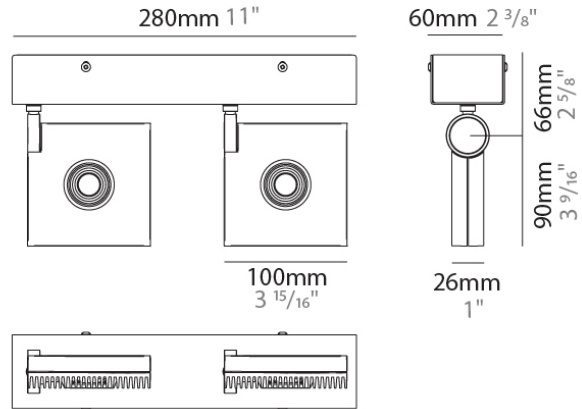

BRIDGE DOUBLE SURFACE

D92112

PROJECT _____

TYPE _____

NOTES _____

QUANTITY _____

DATE _____

GENERAL

Series: Bridge
Subseries: Bridge Double
Brand: Milan
Division: Design
Mounting Type: Surface
Mounting Location: Ceiling
Subcategory: Spots

PHYSICAL

Shape: Rectangle
Length (mm): 280
Length (in): 11
Width (mm): 110
Width (in): 4 3/16
Extension (mm): 156
Extension (in): 6 1/8
Light Distribution: Adjustable / Direct
Weight (kg): 3.62
Weight (lbs): 8
Fixture Finish: WHI
Fixture Material: Aluminum

ELECTRICAL

Input Wattage Range: 20 - 29 W
Number of Lamps: 2
Lamp Type: LED
Total Output Wattage (W): 20
Dimming: Tri-Mode (Non-Dimming and Phase Dimming (120Vac only) and 0-10V Dimming)
Driver Included: Yes
Driver Location: Integrated
Driver Type: Constant Current - Universal
Driver Class: Class 2
Input Voltage (V): 120 - 277
Constant Current (MA): 700

LED

Number of LEDs: 2
Color Temperature (°K): 3000
Max. Delivered Lumen (lm): 2020
CRI: >80 CRI
Lamp Life (hrs): 50000

OPTICAL

Reflector°: 50

RATINGS AND CERTIFICATIONS

Certified By: CSA Certified to UL and CSA Standards
IP rating: IP20